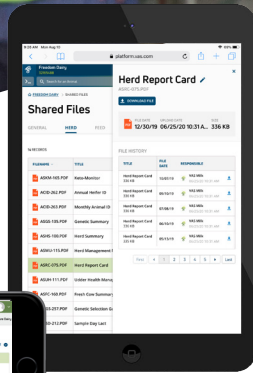

From anywhere, with any device, the VAS Platform provides dairy operators with real-time access to the critical data and reports that drive decisions about the performance of the business.

- + Increase productivity
- + Increase data access to team members
- + Integrate industry partner data
- + Manage every aspect of the dairy in one platform
- + Actionable data at your fingertips

OVER 1/3 MILKING COWS IN THE US ARE NOW ON THE VAS PLATFORM!

"The VAS Platform is currently home to over one-third of the milking cows in the United States, and we're growing everyday. We are continually delivering new functionality to bring dairy farmers access to intelligent Herd, Feed, and Parlor data from anywhere, on any device, and at any time. Technology is an essential tool today for all dairies, from family-owned herds to large multi-site enterprises. VAS is committed to partnering with our customers to deliver them intelligent, actionable data and the connected technology needed to make each dairy its most efficient."

Robin Dunki Jacobs, VAS CEO

Increase productivity and have actionable herd, feed, and parlor data at your fingertips

- ✓ Control multiple aspects of your dairy within a single software
- ✓ Save time and improve labor efficiency
- ✓ Enable stakeholders with remote access to herd data
- ✓ Customizable dashboard to show internal KPIs
- ✓ Multi-herd/company dashboard for management
- ✓ Mobile data entry and worklists for accuracy and efficiency
- ✓ APP for accurate scanning, data entry and ability to work offline
- ✓ VAS Platform on any web browser to manage all aspects of the dairy