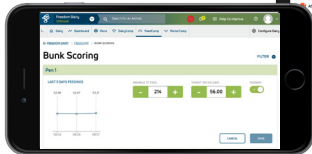

Increase productivity and have actionable herd, feed, and parlor data at your fingertips

- ✓ Control multiple aspects of your dairy within a single software
- ✓ Save time and improve labor efficiency
- ✓ Enable stakeholders with remote access to herd data
- ✓ Customizable dashboard to show internal KPIs
- ✓ Multi-herd/company dashboard for management
- ✓ Mobile data entry and worklists for accuracy and efficiency
- ✓ APP for accurate scanning, data entry and ability to work offline
- ✓ VAS Platform on any web browser to manage all aspects of the dairy

VAS Platform Features

- **Visibility:** Cloud-based real-time herd, feed, and parlor data on the platform
- **Mobility:** Access your dairy data anytime and anywhere
- **Manage:** Control every aspect of your dairy using a single software
- **Accessibility:** Switch between herds with the tap of a finger with unlimited users
- **Up to date:** New features and enhancements are delivered automatically - no need for manual updates
- **Third-party integrations:** VAS Platform is an information highway connected to internal and industry software